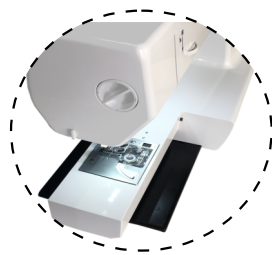

Home Sewing Machine

Model: L800

Long Arm Computer Type

SEWMASTER
Flexibility of Sewing

DROP-IN BOBBIN

Electronic Functions

Double A/C BOX

FREE ARM

DROP FEED

Needle Threader

Push Button

Touch Pad

306mm

Knee Lift

400 Stitches

950 ±50 Stitches Per Minute

7.0mm. Max

5.0mm. Max

Auto-Bobbin Thread Cut

Dimension of Machine: 64x24x31 cm
Dimension of Package: 77x36x46 cm

N.W.: 11.5 KGS

Specification

1a	Computerized selection of stitches	YES
2	Number of stitches	400 stitches
3	utility stitches	YES
4	stretching stitches	YES
5	decorative stitches	YES
6	Buttonhole	AUTO 11 PCS
7a	1 step button hole	YES
8	Alphabet	YES
9	Height of presser foot	2nd level- Max.10mm
10	Reverse Stitch Length	Max. 4.0mm
11a	length of stitchDial	Max. 5.0mm
11b	width of stitchDial	Max. 7.0mm
12	Tension regulate Dial	YES
13	Needle Poition	LEFT-MIDDLE-RIGHT
14	Start/stop button	YES
15	Needle up /down position control button	YES
16	Needle stop position control button	YES
17	Automatic under bed bobbin trimmer	YES
18	LOCK stitch button	YES
19	Reverse Stitch button	YES
20	Pattern Charts at top plate	YES
21	Foot Pedal control	YES
22	Free arm	YES
23	Rotary hook (horizontal)	YES
24	Drop-in Bobbin	YES
25	Bobbin Thread Cut & Quick threading set	YES
26	Bobbin Winding	YES
27	Auto Needle threader	YES
28	Feed dog	YES (7 rows of Teeth)
29	Feed Dog drop system	YES
30	Touchcontrol panel with VATN LCD display	YES
31	Arm space between Needle to edge of cover	12" (300mm) Long
32	Height of Arm space	4.3"(112mm) High
33	Unit dimensions	64×24×31CM
34	Weight gross/net	15.5KG/11.5KG
35	Lamp	6 SMD LED ULTRA LIGHT
36	max speed (rpm)	950±50 rpm
37	minmum speed (rpm)	90±10 rpm
38	Motor	DC 24V
39	Input voltage	AC 100-240VAC/ 50W
40	Acrylic Table extra large (600*450mm)	Optional
41	Straight sritch needle plate	Optional
42	Trolley bag	Optional
43	Accessory stroage	2 PCS
44	Standard Accessories	YES
45	Rigid dustcover with Babylock	Included