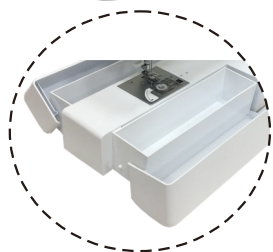

Home Sewing Machine

Model: L800

Long Arm Computer Type

SEWMASTER
Flexibility of Sewing

DROP-IN BOBBIN

Electronic Functions

Double A/C BOX

FREE ARM

DROP FEED

Needle Threader

Push Button

Touch Pad

306mm

Knee Lift

400 Stitches

950 ±50 Stitches Per Minute

7.0mm. Max

5.0mm. Max

Auto-Bobbin Thread Cut

Dimension of Machine: 64x24x31 cm
Dimension of Package: 77x36x46 cm

N.W.: 11.5 KGS

Specification

1a	Computerized selection of stitches	YES
2	Number of stitches	400 stitches
3	utility stitches	YES
4	stretching stitches	YES
5	decorative stitches	YES
6	Buttonhole	AUTO 11 PCS
7a	1 step button hole	YES
8	Alphabet	YES
9	Height of presser foot	2nd level- Max.10mm
10	Reverse Stitch Length	Max. 4.0mm
11a	length of stitchDial	Max. 5.0mm
11b	width of stitchDial	Max. 7.0mm
12	Tension regulate Dial	YES
13	Needle Poition	LEFT-MIDDLE-RIGHT
14	Start/stop button	YES
15	Needle up /down position control button	YES
16	Needle stop position control button	YES
17	Automatic under bed bobbin trimmer	YES
18	LOCK stitch button	YES
19	Reverse Stitch button	YES
20	Pattern Charts at top plate	YES
21	Foot Pedal control	YES
22	Free arm	YES
23	Rotary hook (horizontal)	YES
24	Drop-in Bobbin	YES
25	Bobbin Thread Cut & Quick threading set	YES
26	Bobbin Winding	YES
27	Auto Needle threader	YES
28	Feed dog	YES (7 rows of Teeth)
29	Feed Dog drop system	YES
30	Touchcontrol panel with VATN LCD display	YES
31	Arm space between Needle to edge of cover	12" (300mm) Long
32	Height of Arm space	4.3"(112mm) High
33	Unit dimensions	64×24×31CM
34	Weight gross/net	15.5KG/11.5KG
35	Lamp	6 SMD LED ULTRA LIGHT
36	max speed (rpm)	950±50 rpm
37	minmum speed (rpm)	90±10 rpm
38	Motor	DC 24V
39	Input voltage	AC 100-240VAC/ 50W
40	Acrylic Table extra large (600*450mm)	Optional
41	Straight sritch needle plate	Optional
42	Trolley bag	Optional
43	Accessory stroage	2 PCS
44	Standard Accessories	YES
45	Rigid dustcover with Babylock	Included